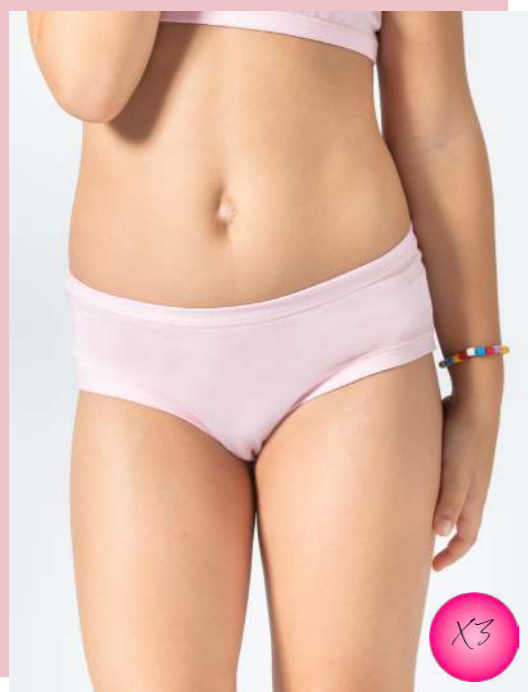

Colori / Colours

Assortito (2BI - 1CHSTK)
Assorted (2BI - 1CHSTK)

0A100

Assortito (2BI - 1RS)
Assorted (2BI - 1RS)

0B100

Modalità di vendita Sales conditions	Pack	Inner	Master	TG Size
AB1040003 AK	AS3	4	24	2-12 (Anni/Years)

Venduto solo in assortimento/Sold in assortment only:
0A100 2 pz bianco + 1 pz colorato/2 pc white + 1 pc multicolor
0B100 2 pz bianco + 1 pz rosa/2 pc white + 1 pc pink